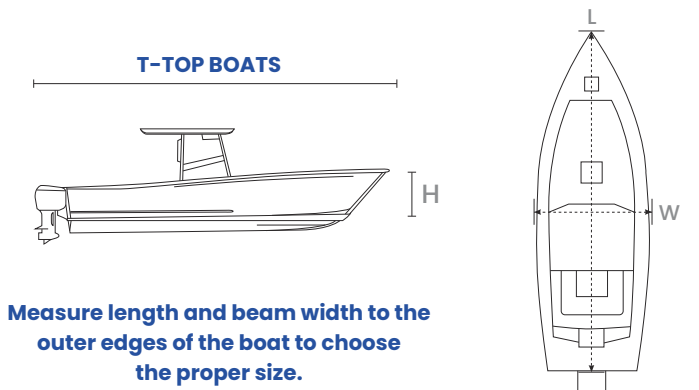

### » T-TOP ROOF BOAT COVER

PVC free fabric that is free of harmful and carcinogenic chemicals (Prop 65 compliant for safety)

Integrated buckle & strap system

Zippered access with buckle attachment

Item No.	Size
81A06A	16-18.5'x98"
81A06B	17-19'x102"
81A06C	20-22'x106"
81A06D	22-24'x116"