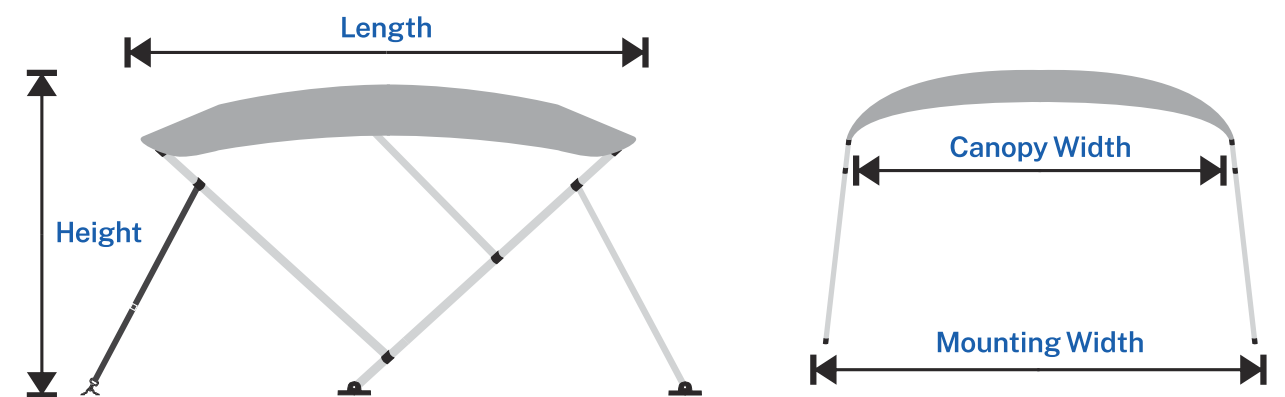

» Product details

Spring Clip Make Quick Installation

Heavy Duty Nylon Deck Mount

Heavy Duty Nylon Cap-slide

Suitable Storage Bag

» How to measure dimensions

» 4 BOW ALUMINUM ROUND TUBE BIMINI TOP

Item No.	Size
80B33B	L8'xW61-66"xH54"
80B33C	L8'xW67-72"xH54"
80B33D	L8'xW73-78"xH54"
80B33E	L8'xW79-84"xH54"
80B33F	L8'xW85-90"xH54"
80B33G	L8'xW91-96"xH54"
80B33H	L8'xW97-103"xH54"