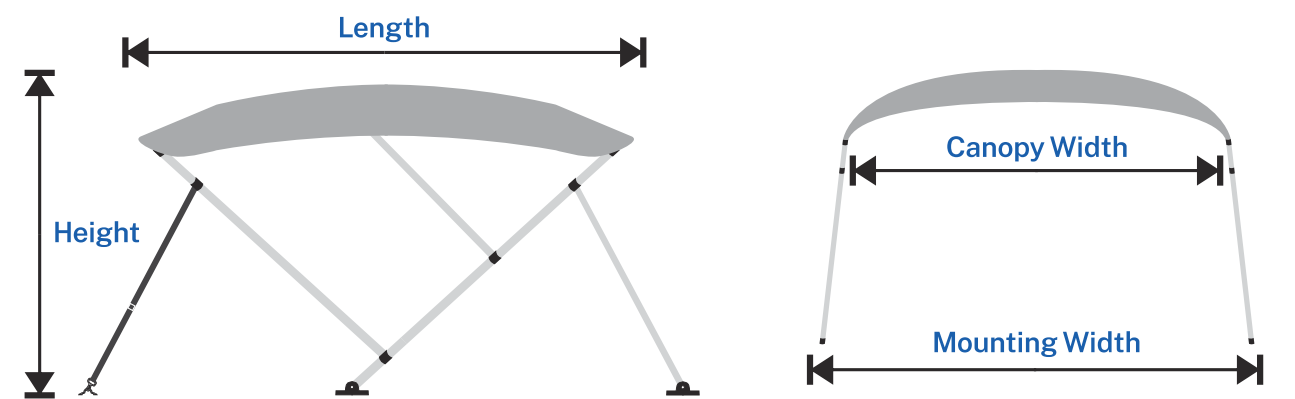

» How to measure dimensions