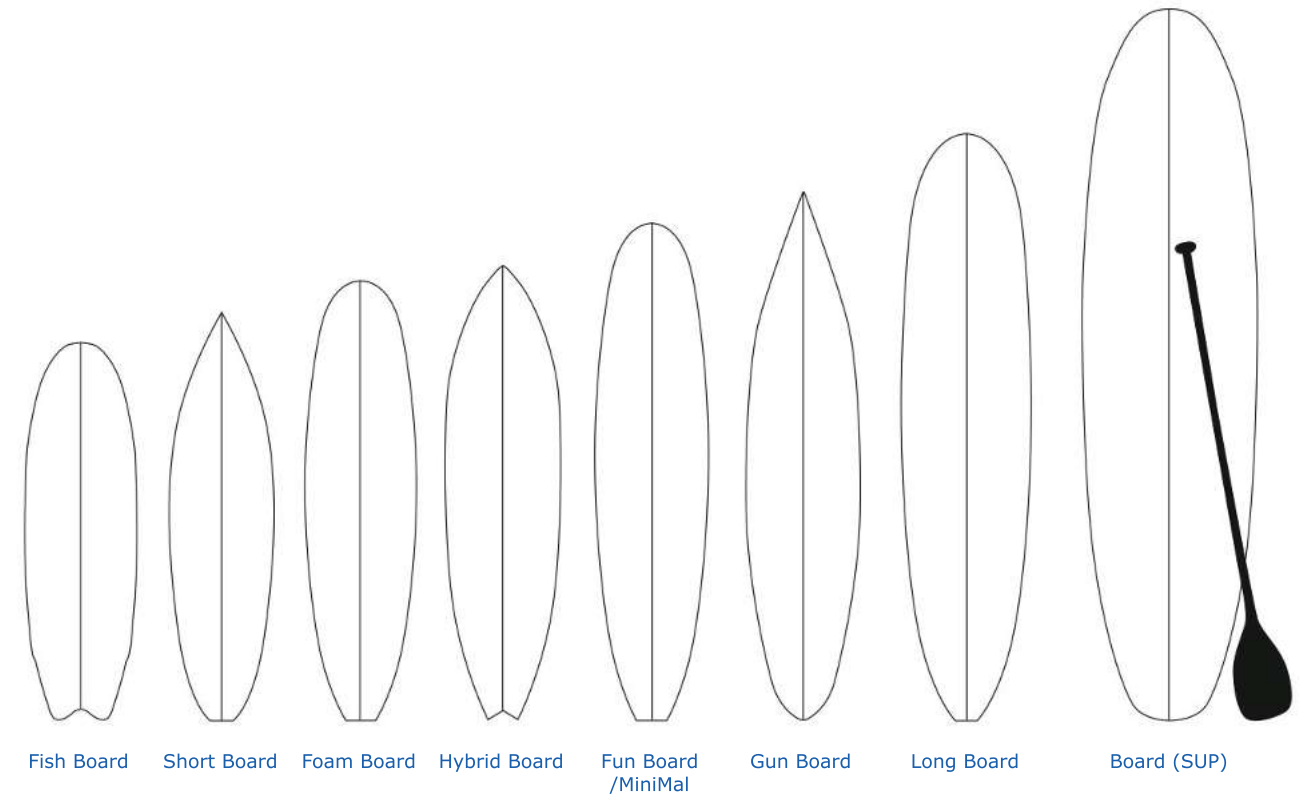

» SURFBOARD STYLE