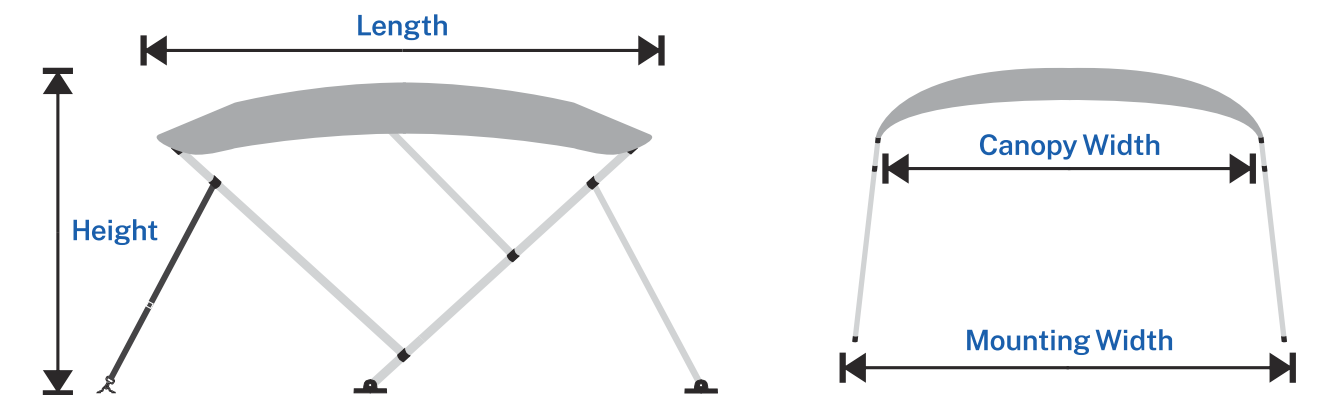

» 2 BOW ALUMINUM ROUND TUBE BIMINI TOP

Item No.	Size
80B03A	L5.5'xW47-53"xH46"
80B03B	L5.5'xW54-60"xH46"
80B03C	L5.5'xW61-66"xH46"

» Product characteristics & Hot Selling Color

Bright anodized, aluminum round 1" frame  
 100% Polyester marine grade  
 Bimini sock and adjustable strap included  
 Water repellent, UV resistance

» Product details

» How to measure dimensions

» ADJUSTABLE BIMINI TOP

Nylon Fitting

Stainless Steel Support Rod

Water Repellent UV Resistance

Elastic Retaining Buckle

- Adjustable height
- The shading area can be adjusted according to the movement of sunlight
- The width can be adjusted according to the boat type