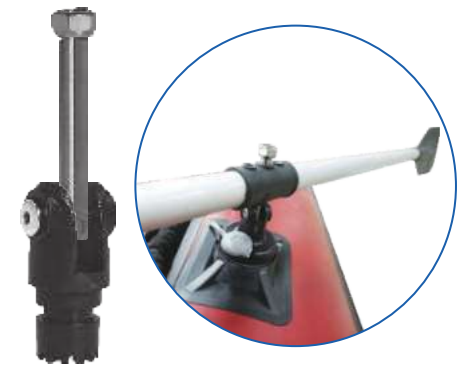

» ROWLOCKS

Item No.
80J04K