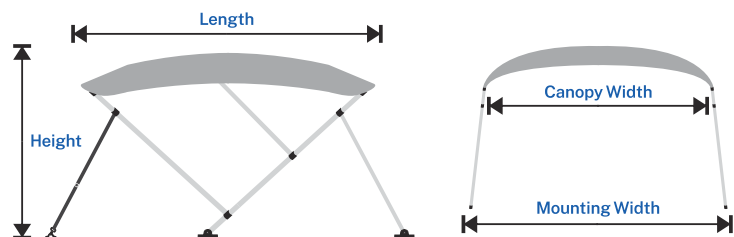

Item No.	Size
80B33E	L8'xW79-84"xH54"
80B33F	L8'xW85-90"xH54"
80B33G	L8'xW91-96"xH54"
80B33H	L8'xW97-103"xH54"