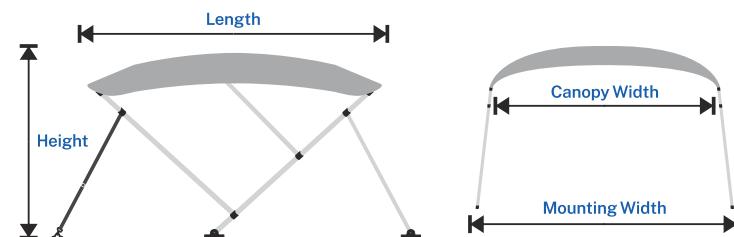

Item No.	Size
80B33E	L8'xW79-84"xH54"
80B33F	L8'xW85-90"xH54"
80B33G	L8'xW91-96"xH54"
80B33H	L8'xW97-103"xH54"