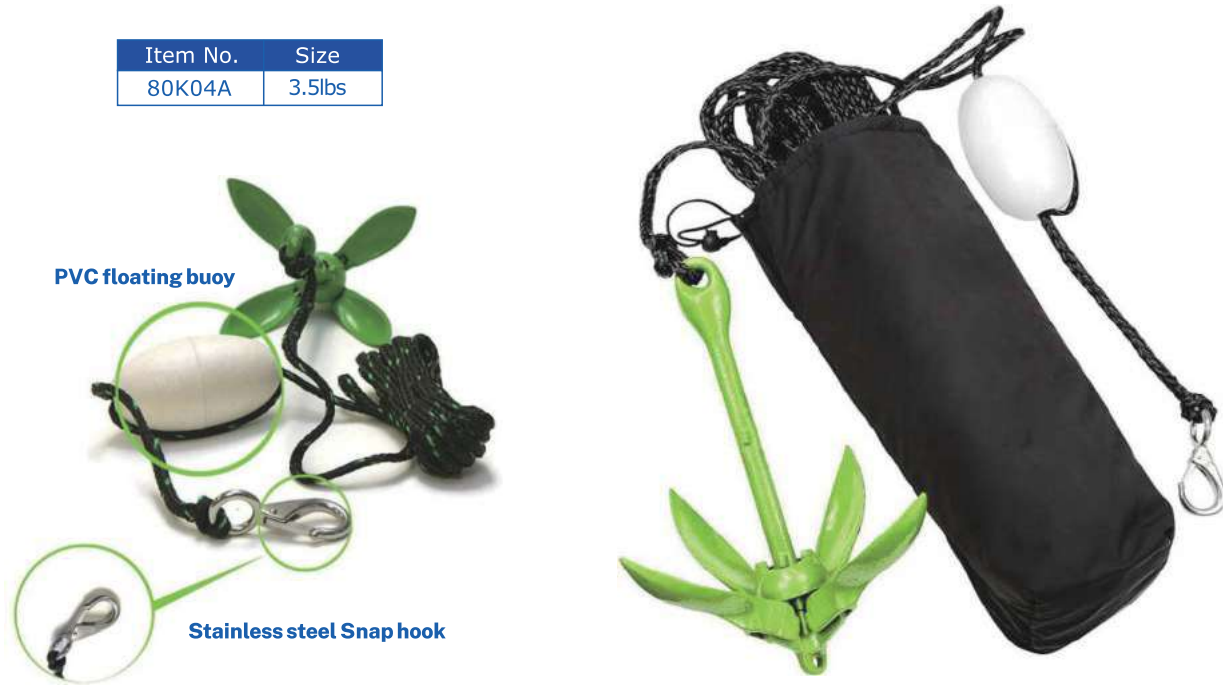

Hot dip galvanized bow shackles

6ft chain

» FOLDING ANCHOR KIT

Designed for outdoors, from sUP yoga to kayaking fishing  
Provide PVC floating buoy with SS hook, easy touse

Item No.	Size
80K04A	3.5lbs

PVC floating buoy