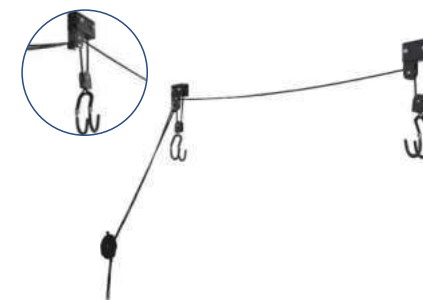

» FOLDING KAYAK RACKS

Item No.	Size
80H03B	15.3"x15.9"x15.9"

» STEEL KAYAK RACKS

Item No.	Size
80H03B	17.7"x14.5"x5.9"

» KAYAK STAND

Item No.	Size
80H03H	51"x51.5"x70"

Item No.
80H03L

Item No.	Size
80H11R	47.2"x46.9"x37.8"