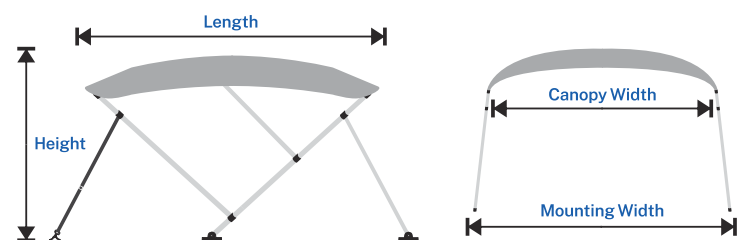

» Product details

» How to measure dimensions

» ADJUSTABLE BIMINI TOP

Nylon Fitting

Stainless Steel Support Rod

Water Repellent UV Resistance

Elastic Retaining Buckle

- Adjustable height
- The shading area can be adjusted according to the movement of sunlight
- The width can be adjusted according to the boat type