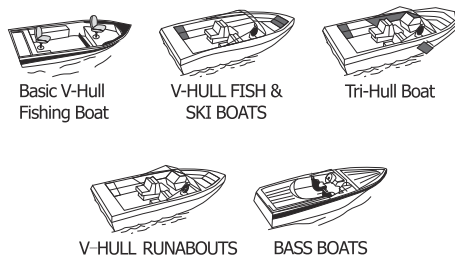

### » T-TOP ROOF BOAT COVER

PVC free fabric that is free of harmful and carcinogenic chemicals (Prop 65 compliant for safety)

Integrated buckle & strap system

Zippered access with buckle attachment

Item No.	Size
81A06A	16-18.5'x98"
81A06B	17-19'x102"
81A06C	20-22'x106"
81A06D	22-24'x116"

» UNIVERSAL BOAT COVER

Quick release straps system and trailable

Elasticized hem corners provide a custom fit

Reinforced area with extra material

Double stitching and waterproof tape prevent water permeating

THE COVERS ARE USED TO THESE TYPES:

Item No.	Size	Description
80A01C	12' to 14' x 68"	V-Hull Fishing Boats
80A01N	14' to 16' x 68"	V-Hull Fishing Boats
80A01E	14' to 16' X 90"	V-Hull, Tri Hull Runabouts & Bass
80A01F	16' to 18.5' x 94"	Fishing, Ski, Bass
80A01G	17' to 19' x 96"	V-Hull runabouts & Bass. Except cuddy Cabin
80A01H	20' to 22'x 100"	V-Hull runabouts & Bass. Except cuddy Cabin
80A01M	24' to 26'x 108"	Runabouts boats cover
80A01L	25' to 28'x 102"	Runabouts boats cover