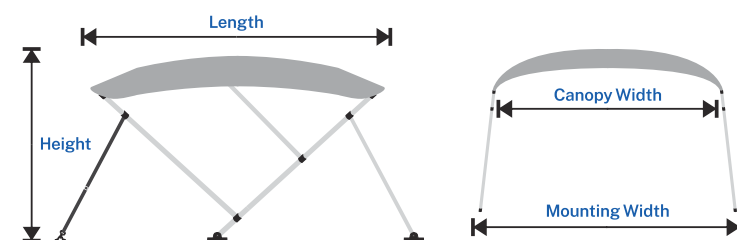

Item No.	Size
80B13B	L6'xW61-66"xH46"
80B13C	L6'xW67-72"xH46"
80B13D	L6'xW73-78"xH46"
80B13E	L6'xW79-84"xH46"
80B13F	L6'xW85-90"xH46"
80B13G	L6'xW91-96"xH46"
80B13H	L6'xW97-103"xH46"