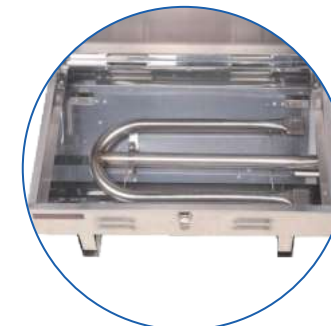

U-shaped heating tube, uniform temperature