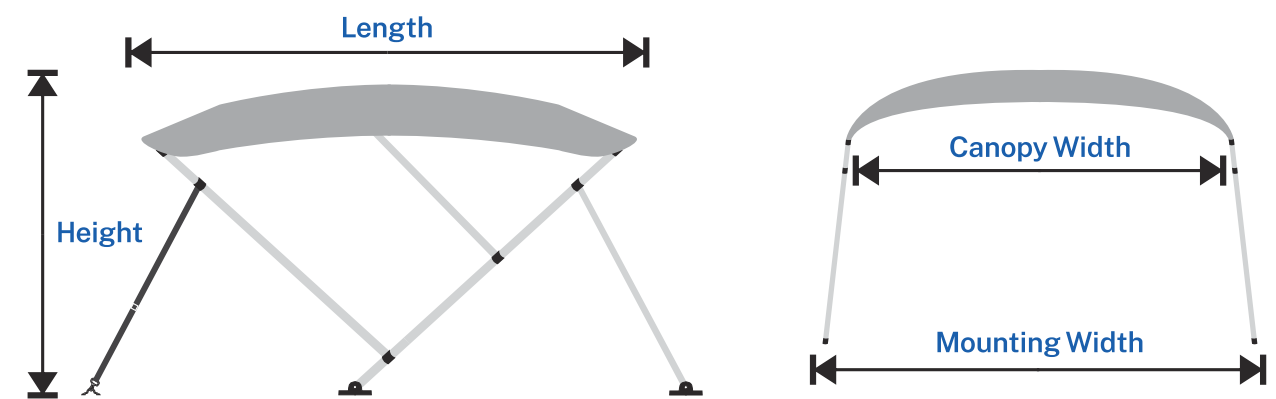

» Product characteristics & Hot Selling Color

Effectively prevent Uv, wind and rain  
The support rod is retractable  
Suitable for all kinds of ships

» Product details

Quick Installation

Heavy Duty Nylon Deck Mount

Heavy Duty Top Cap-slide

Steady support rod

» How to measure dimensions

» Bimini Top With Cutting

3 BOW BIMINI TOP

Item No.	Size
83B13A	3BOW L6'xW54-60"xH46"
83B13B	3BOW L6'xW61-66"xH46"
83B13C	3BOW L6'xW67-72"xH46"
83B13D	3BOW L6'xW73-78"xH46"
83B13E	3BOW L6'xW79-84"xH46"
83B13F	3BOW L6'xW85-90"xH46"
83B13G	3BOW L6'xW91-96"xH46"
83B13H	3BOW L6'xW97-103"xH46"